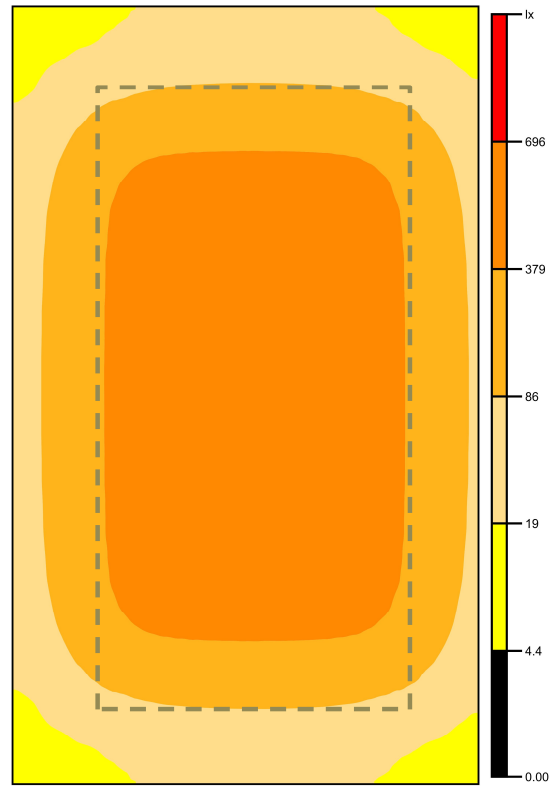

LARGE FORMAT LED GROW SYSTEM - FLOWER

LARGE FORMAT LED GROW SYSTEM - FLOWER

Wattage – 1250W
 Voltage – 100-277VAC, 50/60Hz
 Amp – 12.5-5A

Single Rack - GS1250 (from Canopy)

24"

12"

Coverage: 10' X 6' - PEAK >550 $\frac{\mu\text{mol}}{\text{m}^2 \cdot \text{s}}$

Coverage: 10' X 6' - PEAK >650 $\frac{\mu\text{mol}}{\text{m}^2 \cdot \text{s}}$

Fixture: 8' X 4' - AVG >375 $\frac{\mu\text{mol}}{\text{m}^2 \cdot \text{s}}$

Fixture: 8' X 4' - AVG >475 $\frac{\mu\text{mol}}{\text{m}^2 \cdot \text{s}}$

LARGE FORMAT LED GROW SYSTEM - FLOWER

5X Racks - GS1250 12" from Canopy

Canopy: 10' X 24' – PEAK $>690 \frac{\mu\text{mol}}{\text{m}^2 \cdot \text{s}}$

Fixture: 8' X20' - AVG $>525 \frac{\mu\text{mol}}{\text{m}^2 \cdot \text{s}}$

Mechanical Dimensions