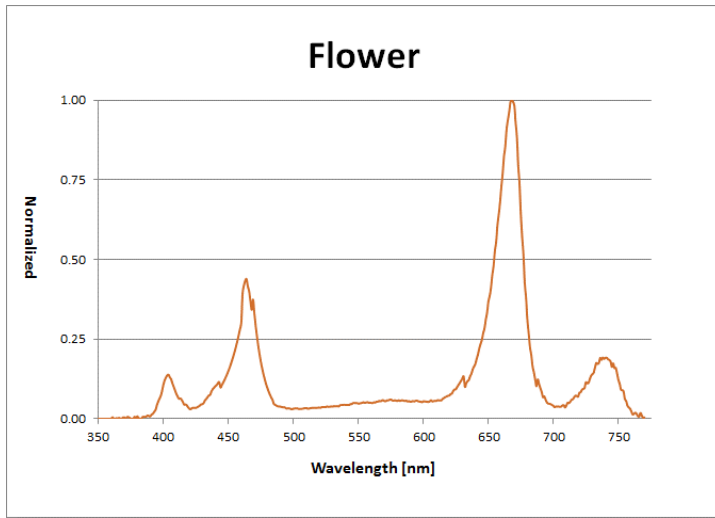

LARGE FORMAT LED GROW SYSTEM - FLOWER

Wattage – 1250W
Voltage – 100-277VAC, 50/60Hz
Amp – 12.5-5A

Single Rack - GS1250 (from Canopy)

24"

12"

Coverage: 10' X 6' - PEAK >550 $\frac{\mu\text{mol}}{\text{m}^2 \cdot \text{s}}$

Coverage: 10' X 6' - PEAK >650 $\frac{\mu\text{mol}}{\text{m}^2 \cdot \text{s}}$

Fixture: 8' X 4' - AVG >375 $\frac{\mu\text{mol}}{\text{m}^2 \cdot \text{s}}$

Fixture: 8' X 4' - AVG >475 $\frac{\mu\text{mol}}{\text{m}^2 \cdot \text{s}}$