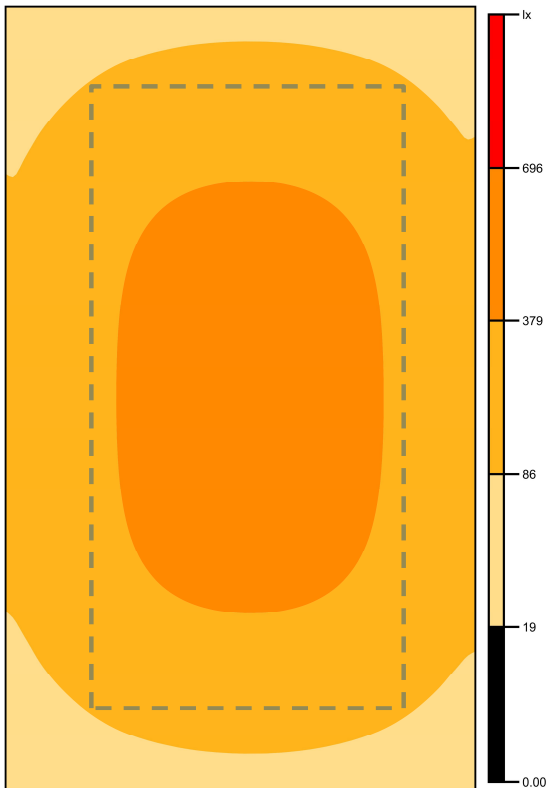

LARGE FORMAT LED GROW SYSTEM - FLOWER

LARGE FORMAT LED GROW SYSTEM - FLOWER

Wattage – 1250W
 Voltage – 100-277VAC, 50/60Hz
 Amp – 12.5-5A

Single Rack - GS1250 (from Canopy)

24"

12"

Coverage: 10' X 6' - PEAK >550 $\frac{\mu\text{mol}}{\text{m}^2 \cdot \text{s}}$

Coverage: 10' X 6' - PEAK >650 $\frac{\mu\text{mol}}{\text{m}^2 \cdot \text{s}}$

Fixture: 8' X 4' - AVG >375 $\frac{\mu\text{mol}}{\text{m}^2 \cdot \text{s}}$

Fixture: 8' X 4' - AVG >475 $\frac{\mu\text{mol}}{\text{m}^2 \cdot \text{s}}$

LARGE FORMAT LED GROW SYSTEM - FLOWER

5X Racks - GS1250 12" from Canopy

Canopy: 10' X 24' – PEAK $>690 \frac{\mu\text{mol}}{\text{m}^2 \cdot \text{s}}$

Fixture: 8' X20' - AVG $>525 \frac{\mu\text{mol}}{\text{m}^2 \cdot \text{s}}$

Mechanical Dimensions