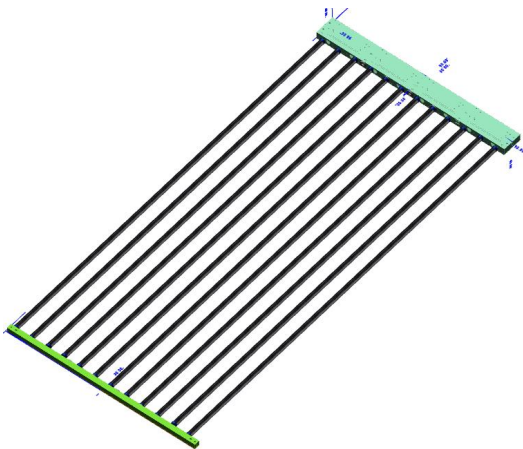

LARGE FORMAT LED GROW SYSTEM - FLOWER

THE HIGH PERFORMANCE

*LED Fixture Series for
Large Scale Indoor
Farming Operations*

GS 1250

KEY FEATURES INCLUDE:

Multiple Spectrum Options

Ensure that the new lighting will match your current aesthetics, and allows for custom color options.

LARGE FORMAT LED GROW SYSTEM - FLOWER

LARGE FORMAT LED GROW SYSTEM - FLOWER

Wattage – 1250W
 Voltage – 100-277VAC, 50/60Hz
 Amp – 12.5-5A

Single Rack - GS1250 (from Canopy)

24"

12"

Coverage: 10' X 6' - PEAK >550 $\frac{\mu\text{mol}}{\text{m}^2 \cdot \text{s}}$

Coverage: 10' X 6' - PEAK >650 $\frac{\mu\text{mol}}{\text{m}^2 \cdot \text{s}}$

Fixture: 8' X 4' - AVG >375 $\frac{\mu\text{mol}}{\text{m}^2 \cdot \text{s}}$

Fixture: 8' X 4' - AVG >475 $\frac{\mu\text{mol}}{\text{m}^2 \cdot \text{s}}$

LARGE FORMAT LED GROW SYSTEM - FLOWER

5X Racks - GS1250 12" from Canopy

Canopy: 10' X 24' – PEAK $>690 \frac{\mu\text{mol}}{\text{m}^2 \cdot \text{s}}$

Fixture: 8' X20' - AVG $>525 \frac{\mu\text{mol}}{\text{m}^2 \cdot \text{s}}$