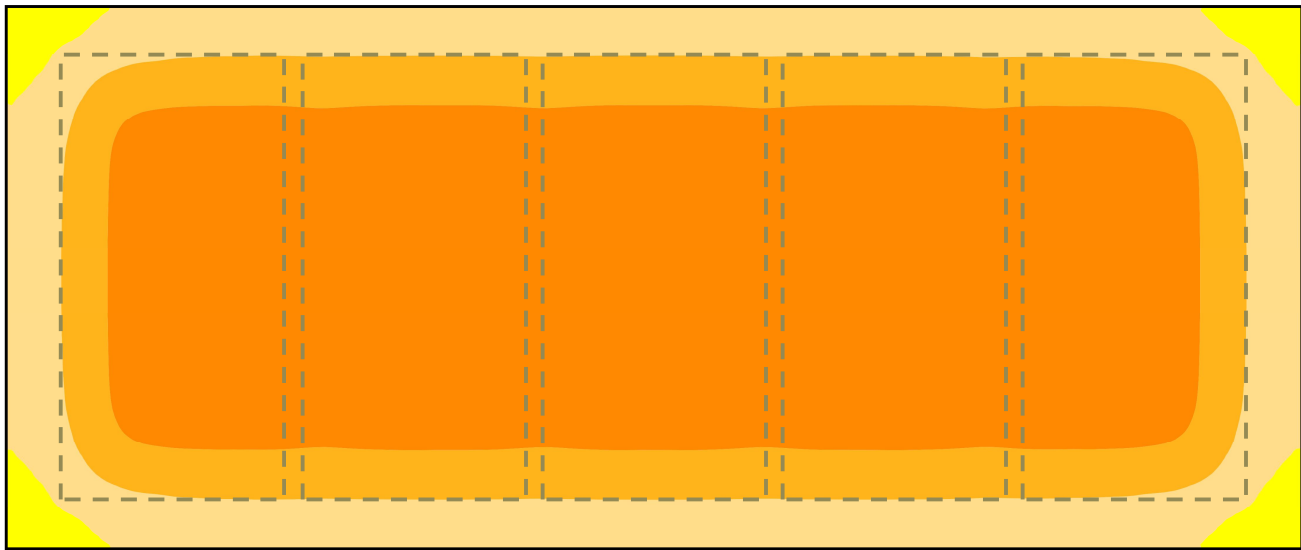

Coverage: 10' X 6' - PEAK >650 $\frac{\mu\text{mol}}{\text{m}^2 \cdot \text{s}}$

Fixture: 8' X 4' - AVG >375 $\frac{\mu\text{mol}}{\text{m}^2 \cdot \text{s}}$

Fixture: 8' X 4' - AVG >475 $\frac{\mu\text{mol}}{\text{m}^2 \cdot \text{s}}$

LARGE FORMAT LED GROW SYSTEM - FLOWER

5X Racks - GS1250 12" from Canopy

Canopy: 10' X 24' – PEAK $>690 \frac{\mu\text{mol}}{\text{m}^2 \cdot \text{s}}$

Fixture: 8' X20' - AVG $>525 \frac{\mu\text{mol}}{\text{m}^2 \cdot \text{s}}$